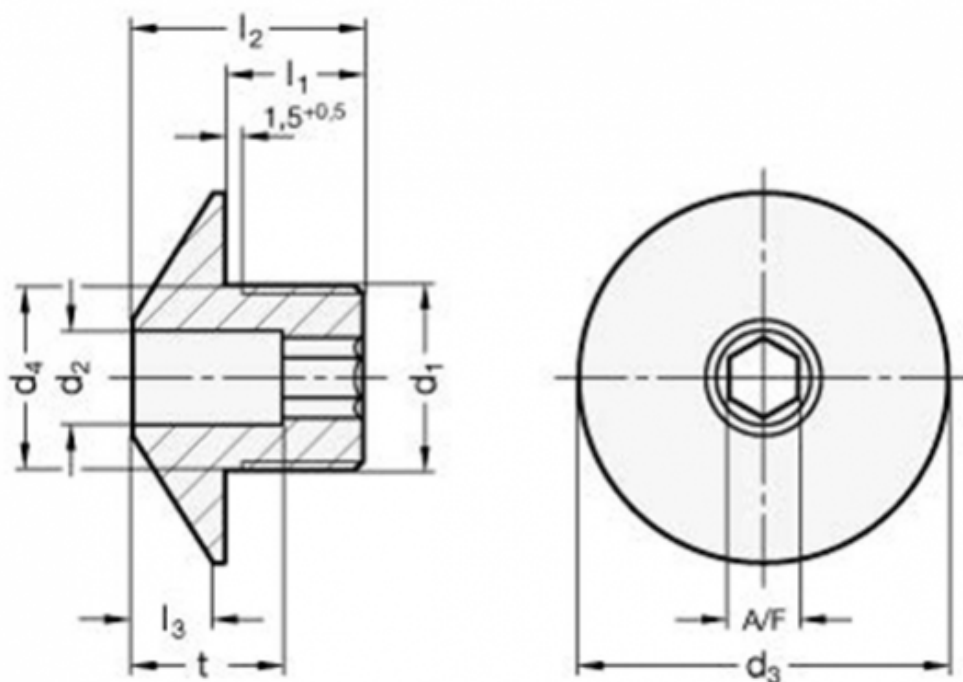

Data Sheet

Article number: 204123M1215B52

Description: E+G Positioning bushing GN 412.3-M12x1.5B5.2

Measures

A/F = 4

d1 = M12x1.5

d2 = 5.2

d3 = 24

d4 = 12

l1 = 10

l2 = 16

l3 = 5

t = 11

Weight in (g) = 15